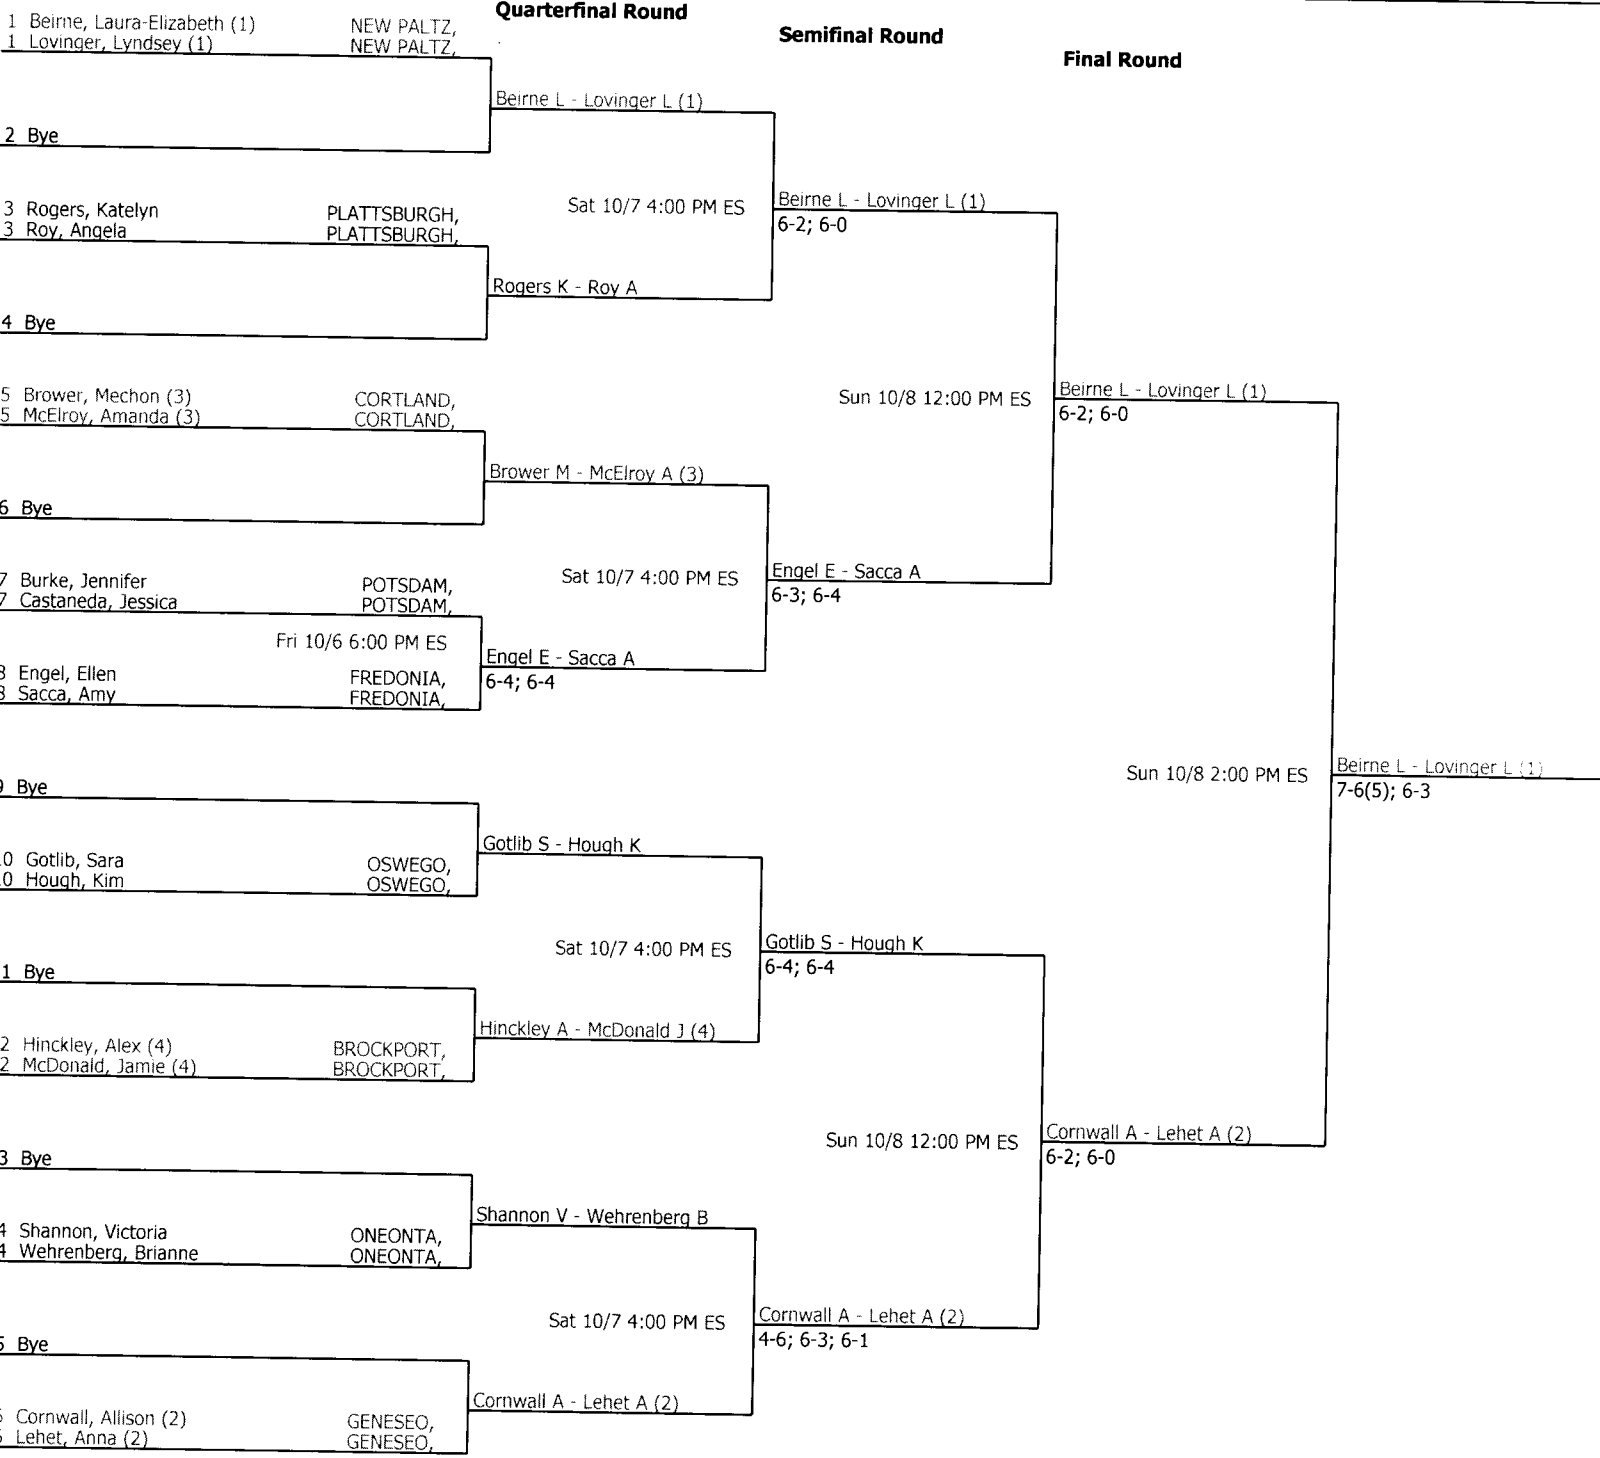

2006 SUNYAC Women's Tennis Championships		Seeded Players			
2006 SUNYAC	3rd Doubles	1. Beirne - Lovin...			
City/State: Manlius,	Section:	2. Cornwall - Leh...			
Director: Stan G Campbell	Referee:	3. Brower - McElr...			
Phone: 607-339-7512	Date: 10/06/2006 - 10/08/2006	4. Hinckley - McD...			

Round of 16 Winner: Beirne - Lovinger

Referee's Signature