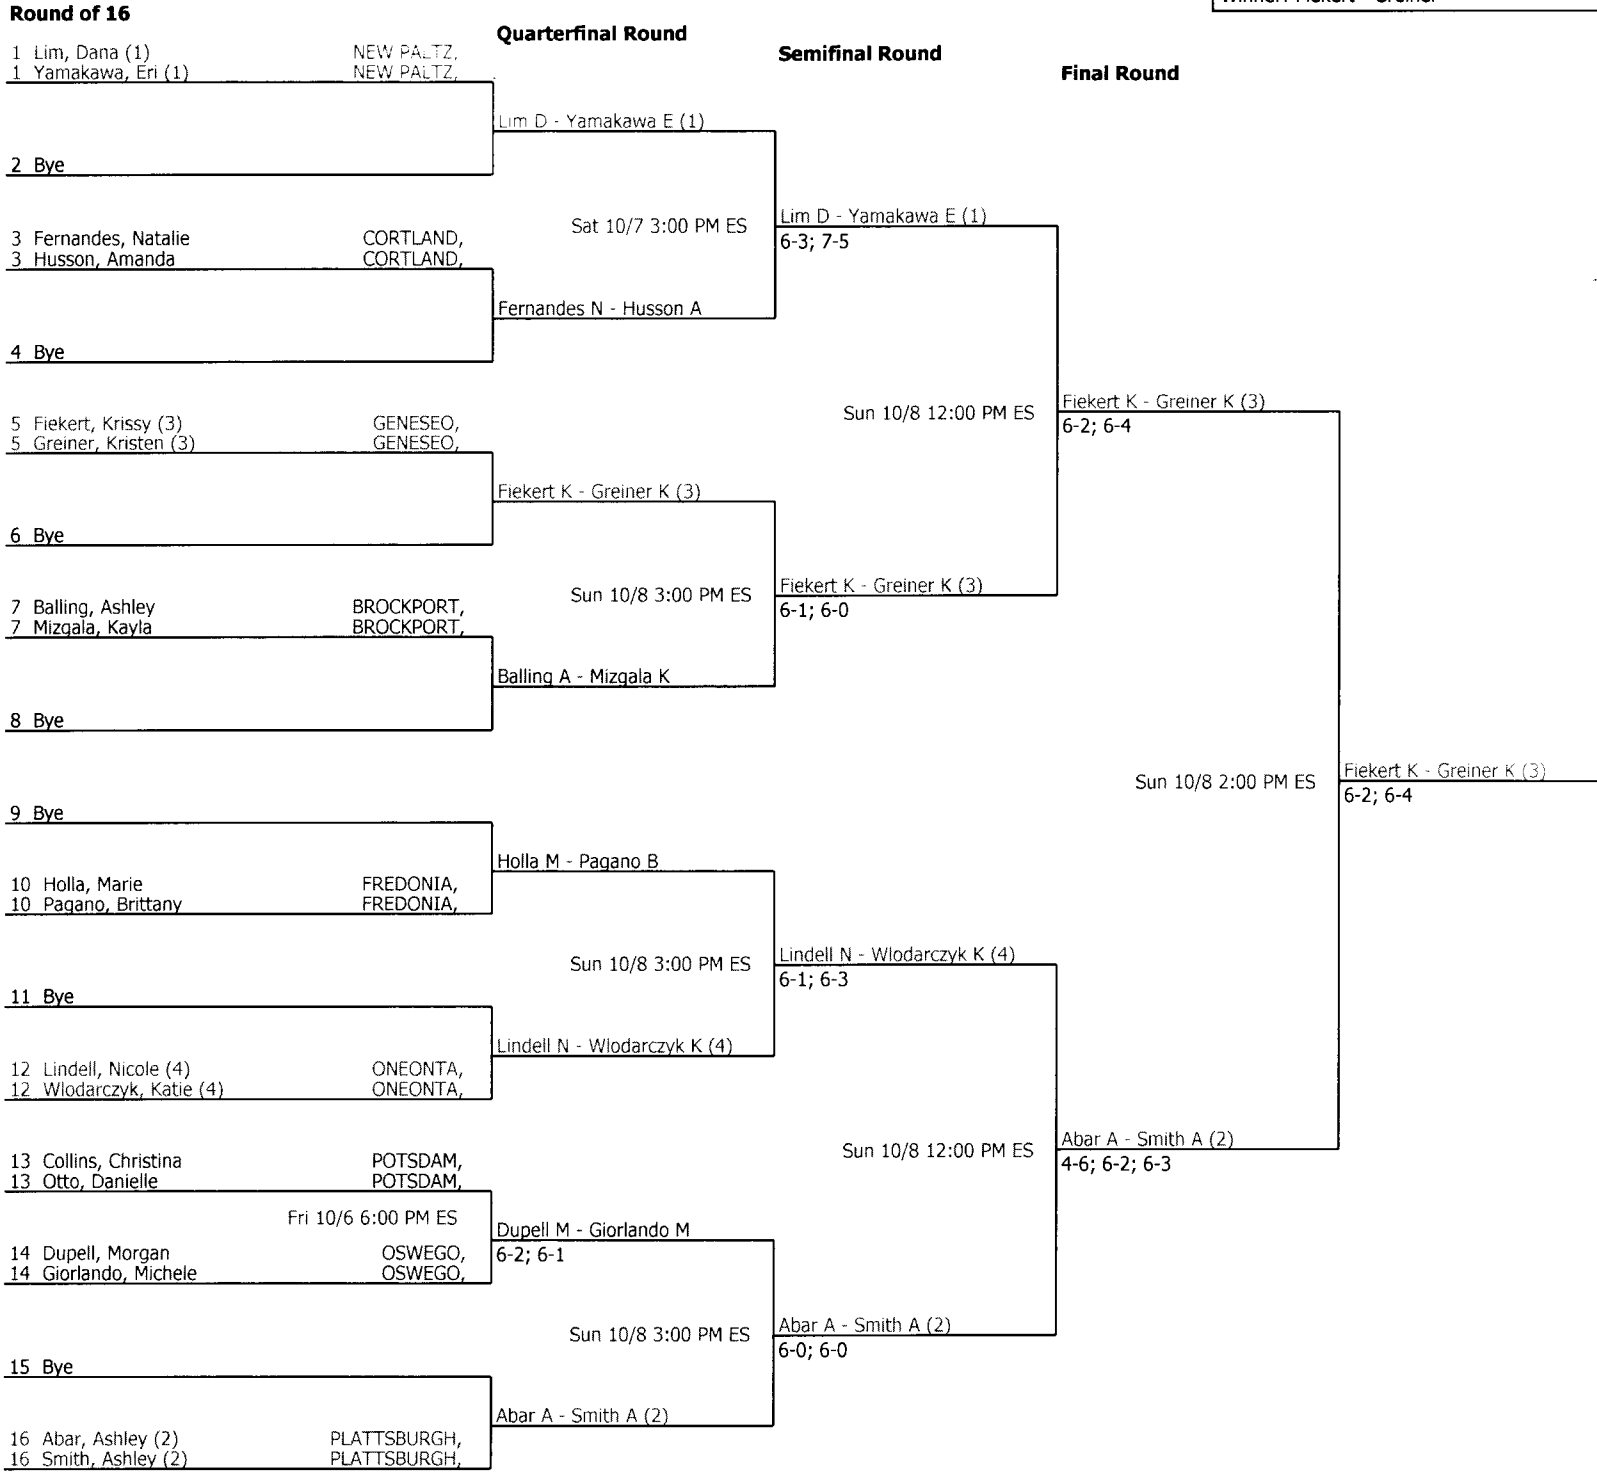

2006 SUNYAC Women's Tennis Championships		Seeded Players			
2006 SUNYAC	1st Doubles	1. Lim - Yamakawa			
City/State: Manlius,	Section:	2. Abar - Smith			
Director: Stan G Campbell	Referee:	3. Fiekert - Grei...			
Phone: 607-339-7512	Date: 10/06/2006 - 10/08/2006	4. Lindell - Wlod...			

Winner: Fiekert - Greiner

Referee's Signature